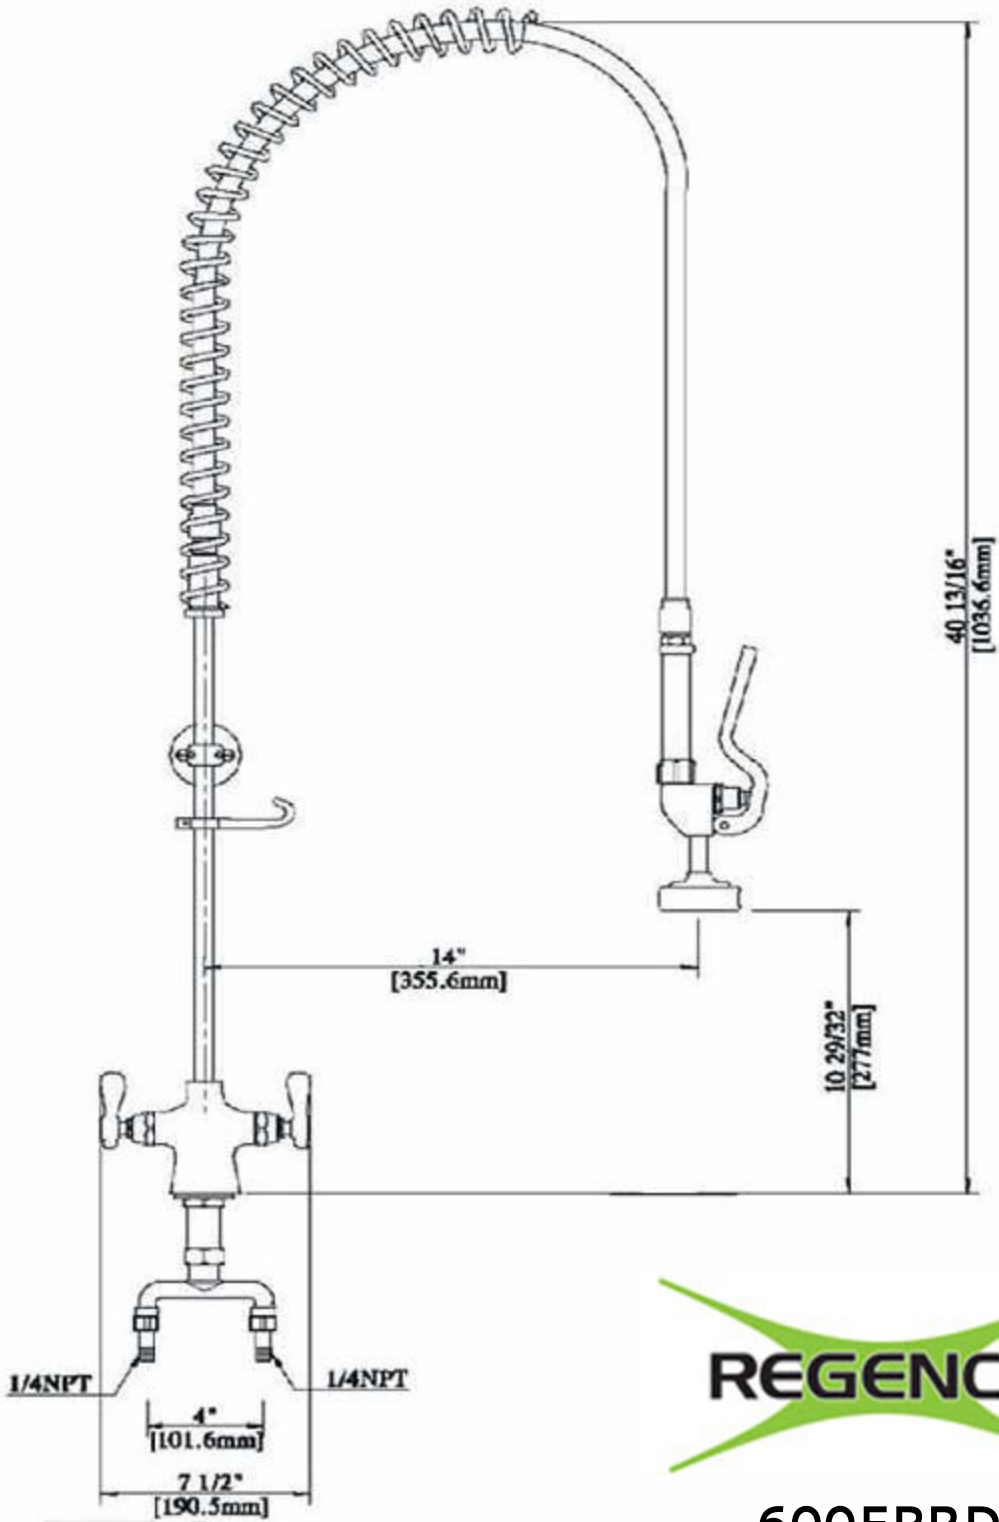

REGENCY

Tables And Sinks

600FPRD