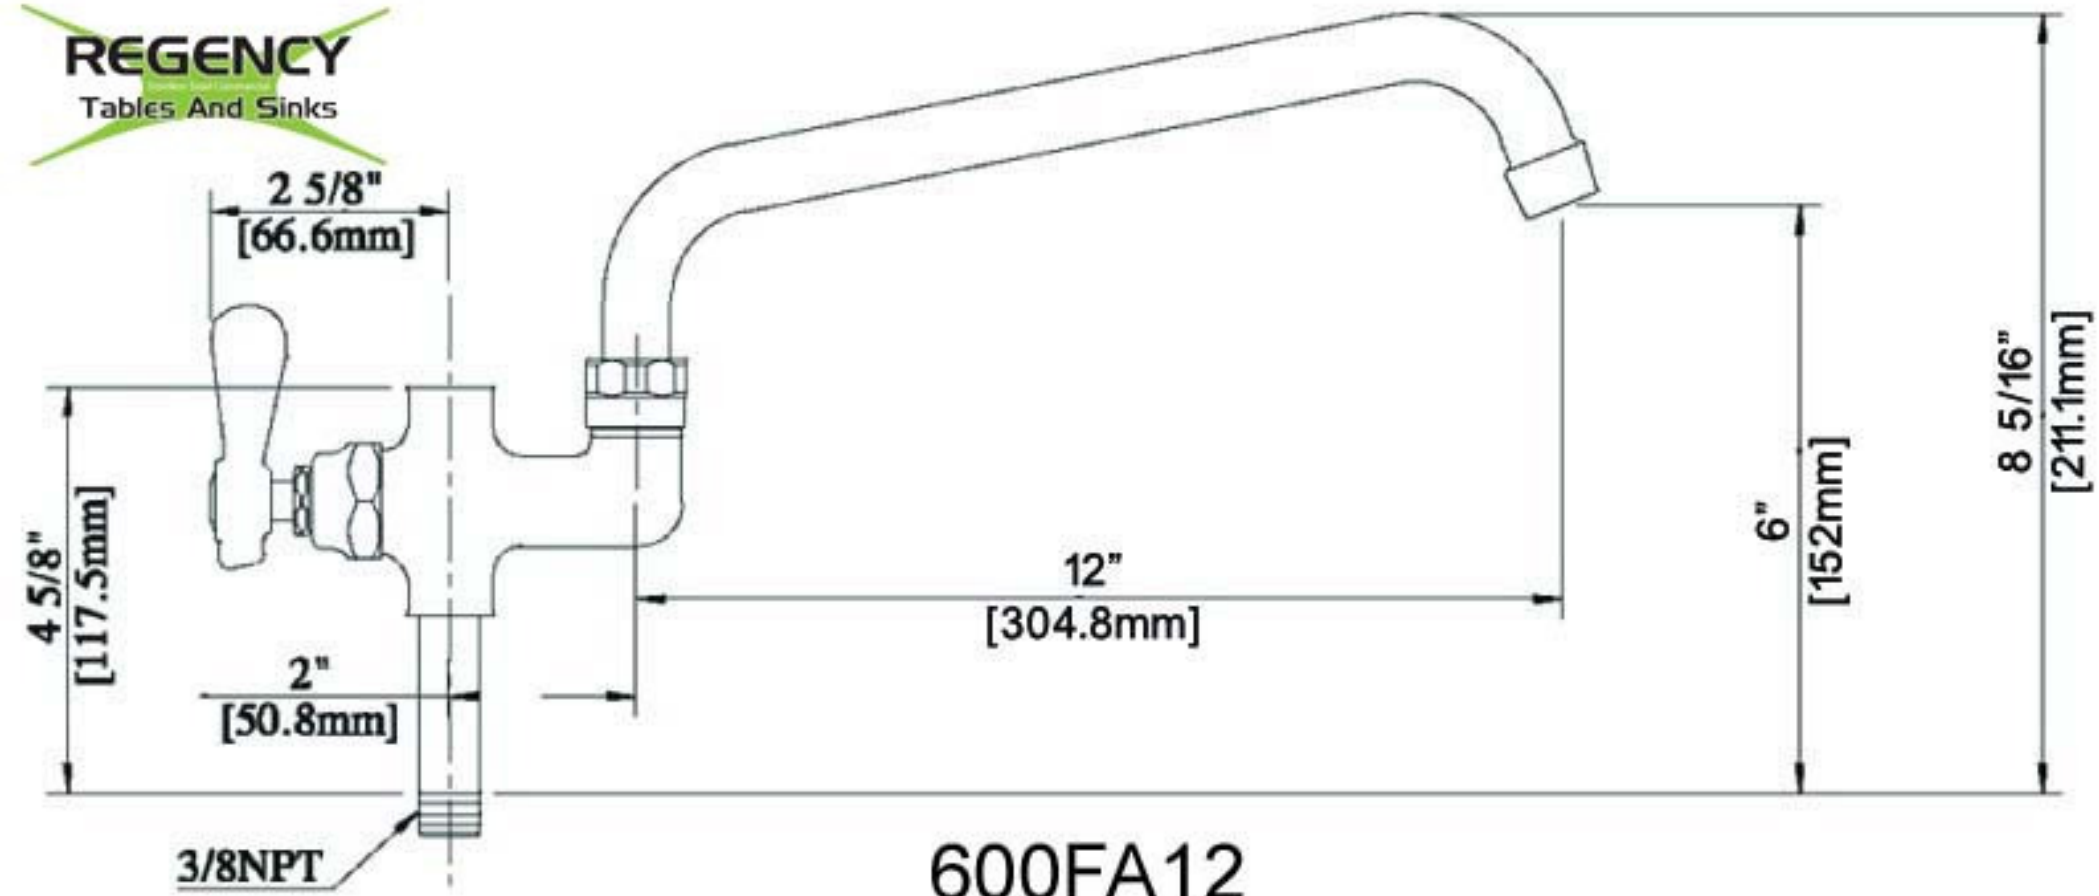

REGENCY

Tables And Sinks

600FPRD